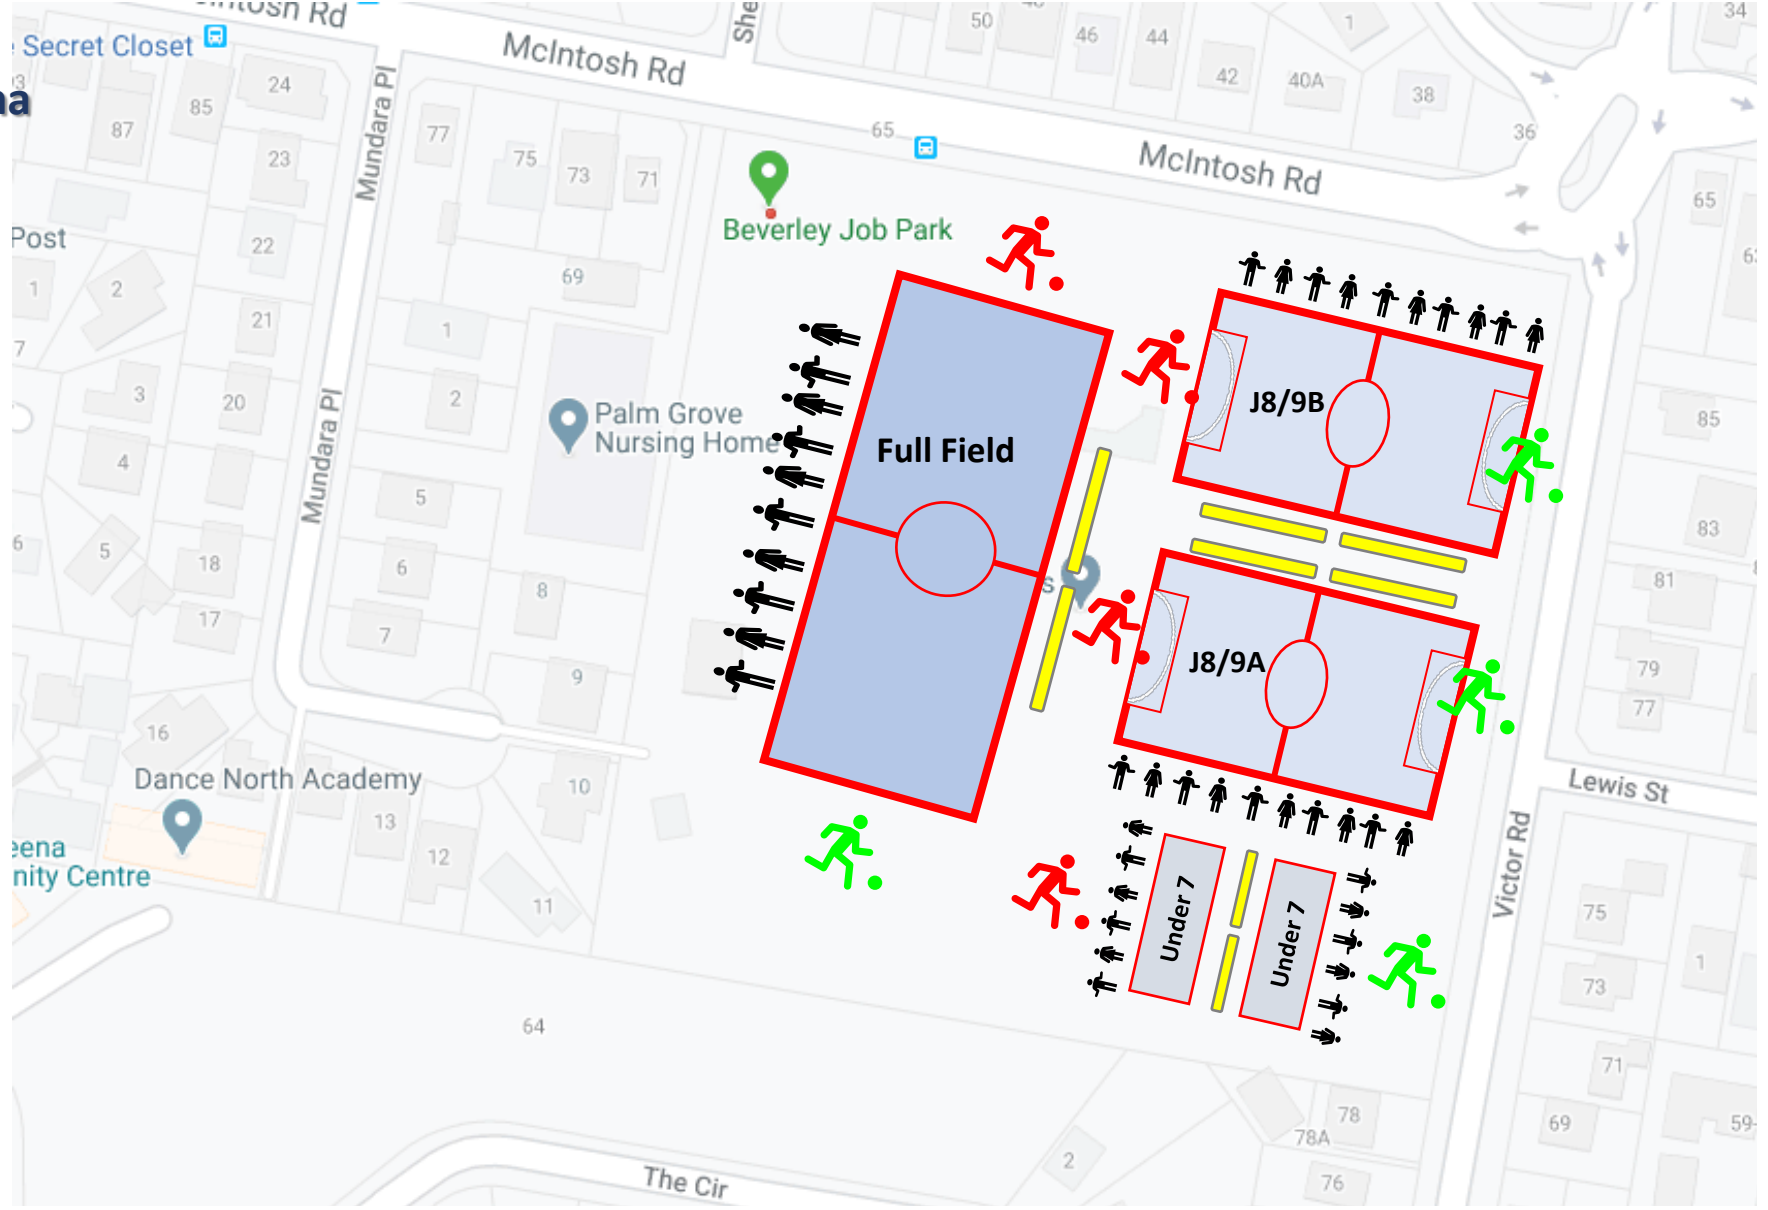

# Beverly Job Oval

McIntosh Road, Narraweena  
Club: Beacon Hill FC

 SPECTATOR AREA  
Social distancing of 1.5m

 HOME TEAM assembly point

 AWAY TEAM assembly point

 TECHNICAL AREA

Get in, warm-up/play & get out