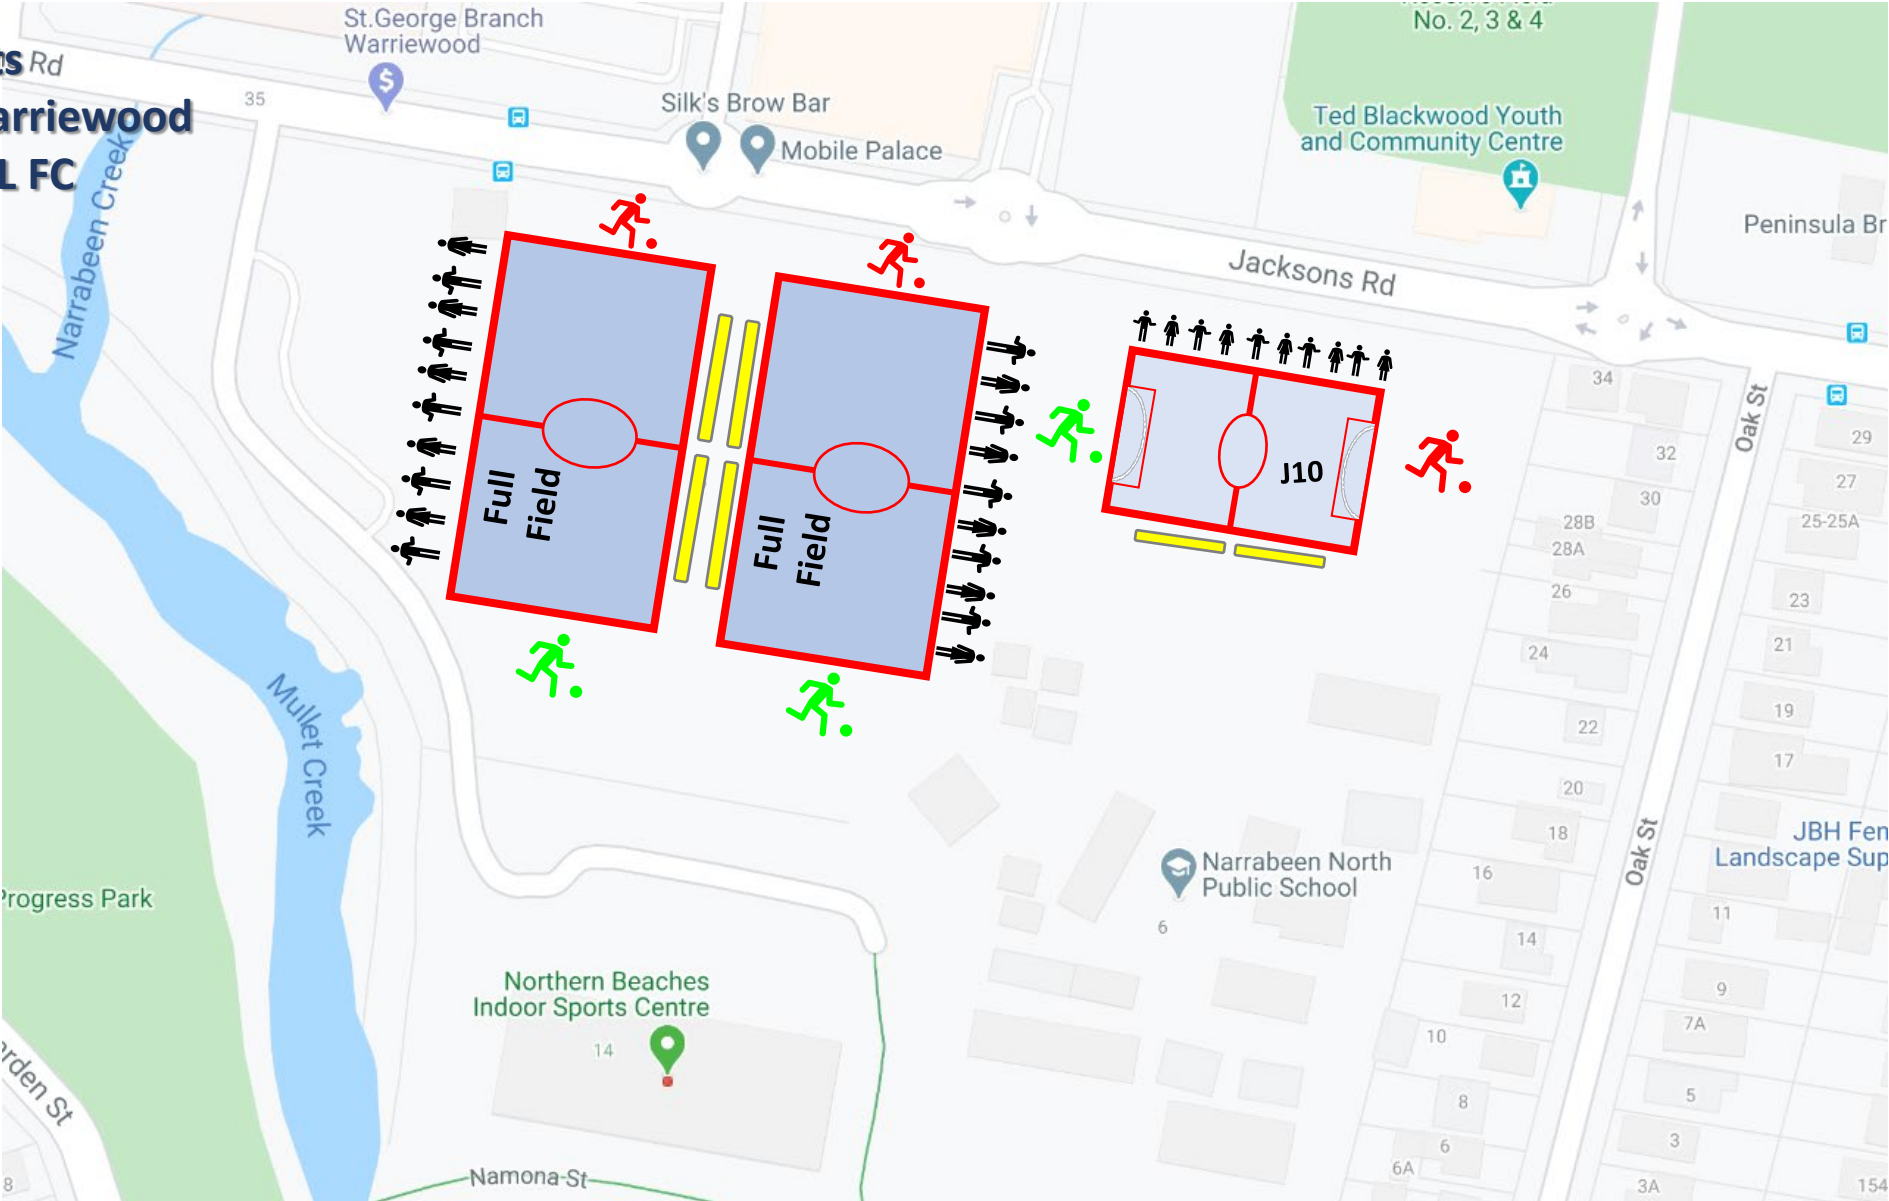

**Warriewood Sports  
Jacksons Road, Warriewood  
Club: Pittwater RSL FC**

**SPECTATOR AREA**  
Social distancing of 1.5m

**HOME TEAM assembly point**

**AWAY TEAM assembly point**

**TECHNICAL AREA**

**Get in, warm-up/play & get out**